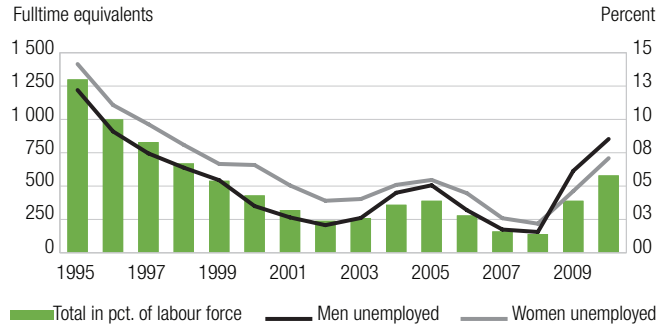

## Unemployment

## Unemployment by age groups. 2010

	No of fulltime equivalents			Pct. of population		
	Males	Females	Total	Males	Females	Total
Total	853	709	1 562	5.2	4.9	5.0
16-24 years	167	125	291	5.1	4.5	4.8
25-34 years	174	151	324	6.1	6.3	6.2
35-44 years	143	146	289	4.0	4.7	4.3
45-54 years	143	135	278	4.2	4.4	4.3
55-66 years	227	153	379	6.5	4.9	5.7